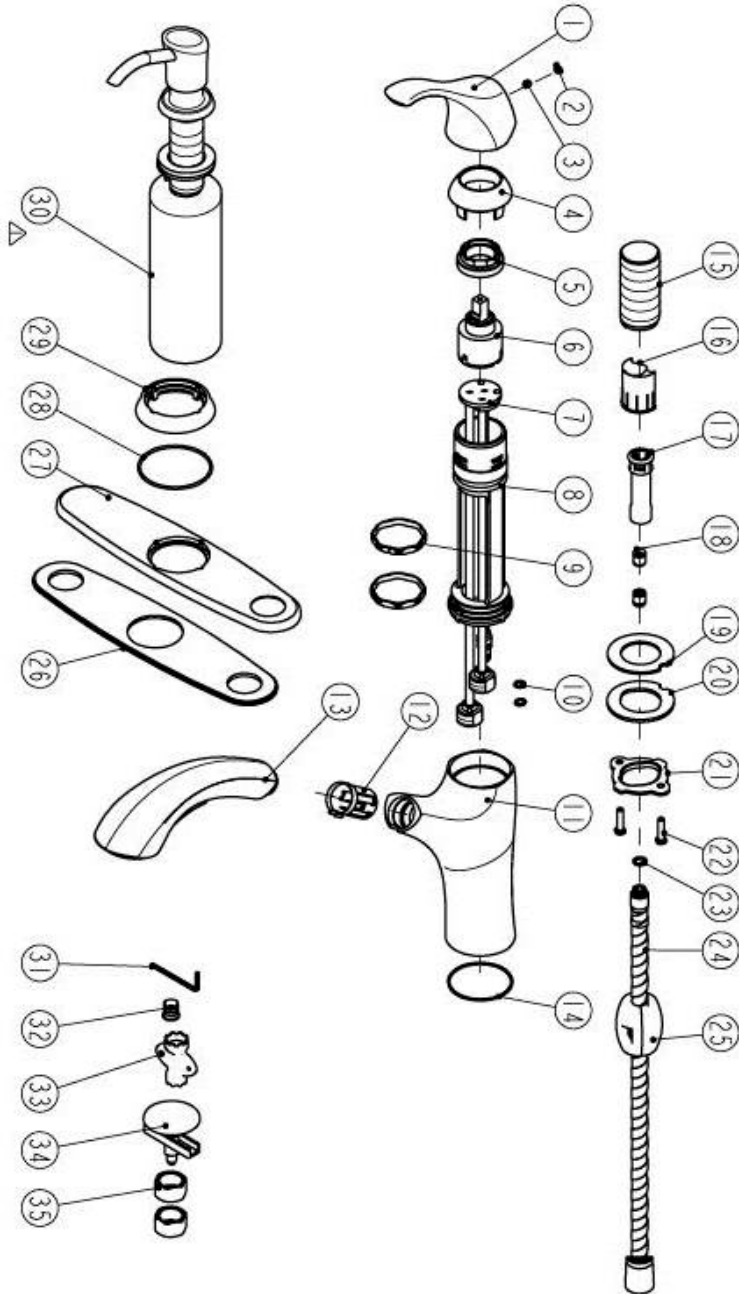

705475

Single Handle Pull Out Kitchen Faucet

PARTS BREAKDOWN

705475

Single Handle Pull Out Kitchen Faucet

PARTS LISTING

No.	Part Name	Part No.
1	Index Button-Cold/Hot	A66D558
2	Metal Handle	A069330
3	Trim Cap	A103240
4	Locking Nut	A104204
5	Ceramic Disc Cartridge	A507348N
6	O-Ring Set(Φ 1/4" ID * Φ 3/8" OD)	A668178N
7	Cover Plate & Putty Plate	A66F305-T
8	Pattern Clip	A012361
9	Spout Trim Ring	A66D559
10	Handle Spray w/Check Valve	A528000W
11	Hose Adaptor Assembly	A66G142N
12	Mounting Hardware Assembly	A663717
13	Spray Hose	A66D561N-T
14	Weight	A504718
15	Soap Pump	A665603
16	Soap Bottle	A116000
17	Soap Dispenser Assembly	A502003
18	Wrench (H2.5 * 19 mm L * 53mmL)	A031000NI
19	Aerator Wrench,(18.5*16.5*42*43)	A031237GR
20	Sink Hole Cover	A504724NP