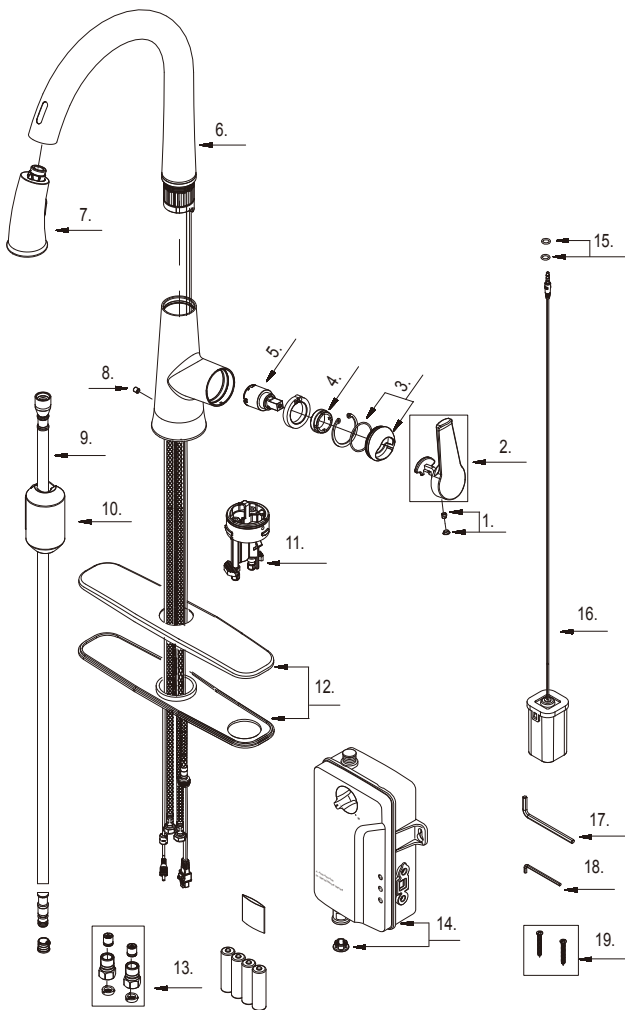

## ILLUSTRATED PARTS LIST

### SINGLE HANDLE TOUCHLESS KITCHEN FAUCET

MODEL	ITEM	FINISH
E1213000BN	962862	BRUSHED NICKEL

#### PARTS DIAGRAM

No.	Part Name	Part No.
1	Index Button - Cold/Hot	A66D558
2	Metal Handle Assembly	A662522
3	Trim Cap Assembly	A663977
4	Locking Nut	A104077
5	Ceramic Disc Cartridge	A507169N
6	Spout Tube Assembly	A542003
7	Hand Spray Assembly	A528024N-54
8	Screw (M5 * 5 mm L)	A008003
9	Hose	A515111W
10	Weight	A504103ZN
11	Shank Assembly	A504076
12	Cover Plate and Putty Plate	A667003-T
13	Filter Check Valves Adapter Assembly	A613263W
14	Control Box	A663911N
15	O-Ring set	A668178N
16	Battery Box	A543113
17	Hex Wrench	
18	Hex wrench (H 4 * 20 mm L * 70 mm L)	A031011NI
19	Hex wrench (H 2.5mm * 11 mm L * 53 mmL)	A031217NI
	Screw	A668088ZA