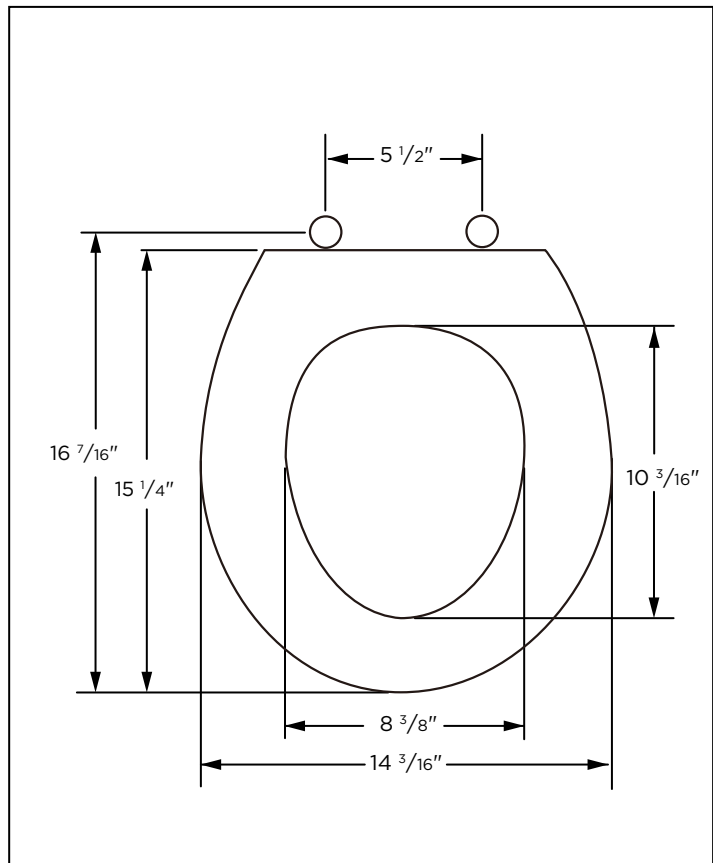

Warranty:

- One Year Manufacturers Warranty

NOTES: Illustrations may not be drawn to scale.