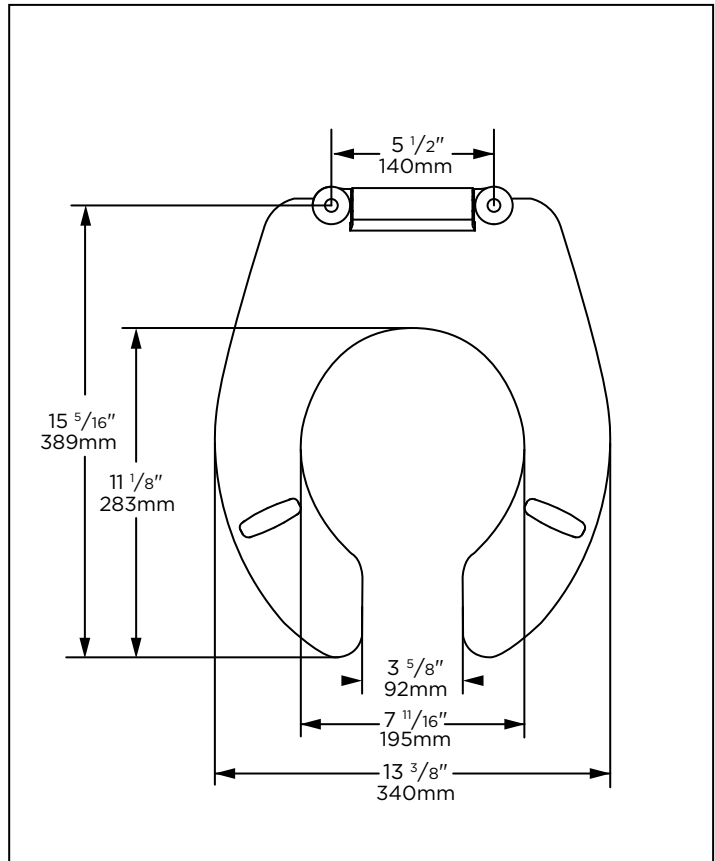

**Features:**

**GC55011943**

- Designed to fit the Gerber's HE-20-601 PeeWee™ and 25-870 Eli™ bowl
- Injected molded durable polypropylene plastic with UV protection
- Hinges are hidden by seat to prevent pinching
- Top mounting configuration
- External self-sustaining check hinge stops at 11° beyond vertical
- 304 stainless steel hinge post and hardware
- Round open front, less cover

**Technical Information:**

Configuration	Round Front Toilet Seat
Type of Seat	Open Front less Cover
Seat Hinges	Stationary
Mounting Holes	5 1/2"
Height	1 15/16"
Width	13 3/8"
Depth	15 5/16"
Product Weight	3.2 lbs

**Available Colors:**

- White

**Warranty:**

- One Year Manufacturers Warranty

**Notes: All dimensions are in millimeters and inches. Illustrations may not be drawn to scale.**