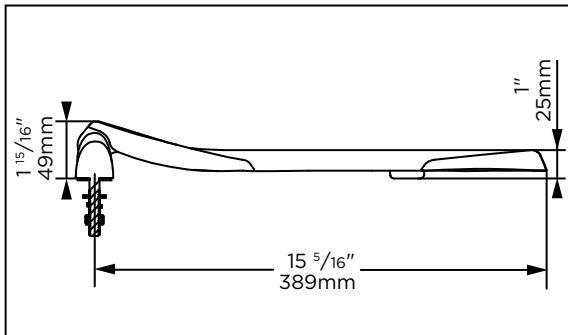

**Features:**

**GC55011943**

- Designed to fit the Gerber's HE-20-601 PeeWee™ and 25-870 Eli™ bowl
- Injected molded durable polypropylene plastic with UV protection
- Hinges are hidden by seat to prevent pinching
- Top mounting configuration
- External self-sustaining check hinge stops at 11° beyond vertical
- 304 stainless steel hinge post and hardware
- Round open front, less cover

**Technical Information:**

Configuration	Round Front Toilet Seat
Type of Seat	Open Front less Cover
Seat Hinges	Stationary
Mounting Holes	5 1/2"
Height	1 15/16"
Width	13 3/8"
Depth	15 5/16"
Product Weight	3.2 lbs

**Available Colors:**

- White

**Warranty:**

- One Year Manufacturers Warranty

**Notes: All dimensions are in millimeters and inches. Illustrations may not be drawn to scale.**