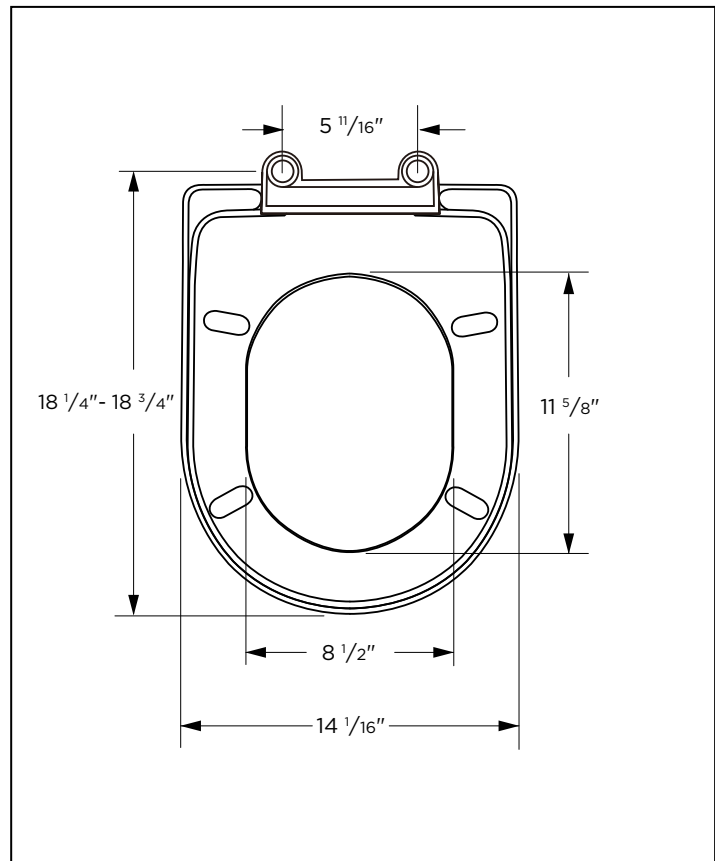

Warranty:

- One Years Manufacturers Warranty

NOTES: Illustrations may not be drawn to scale.