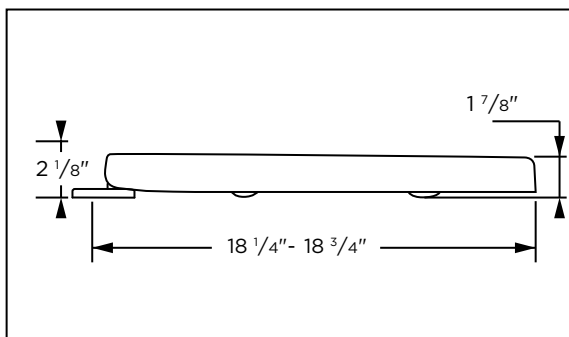

Warranty:

- One Years Manufacturers Warranty

NOTES: Illustrations may not be drawn to scale.